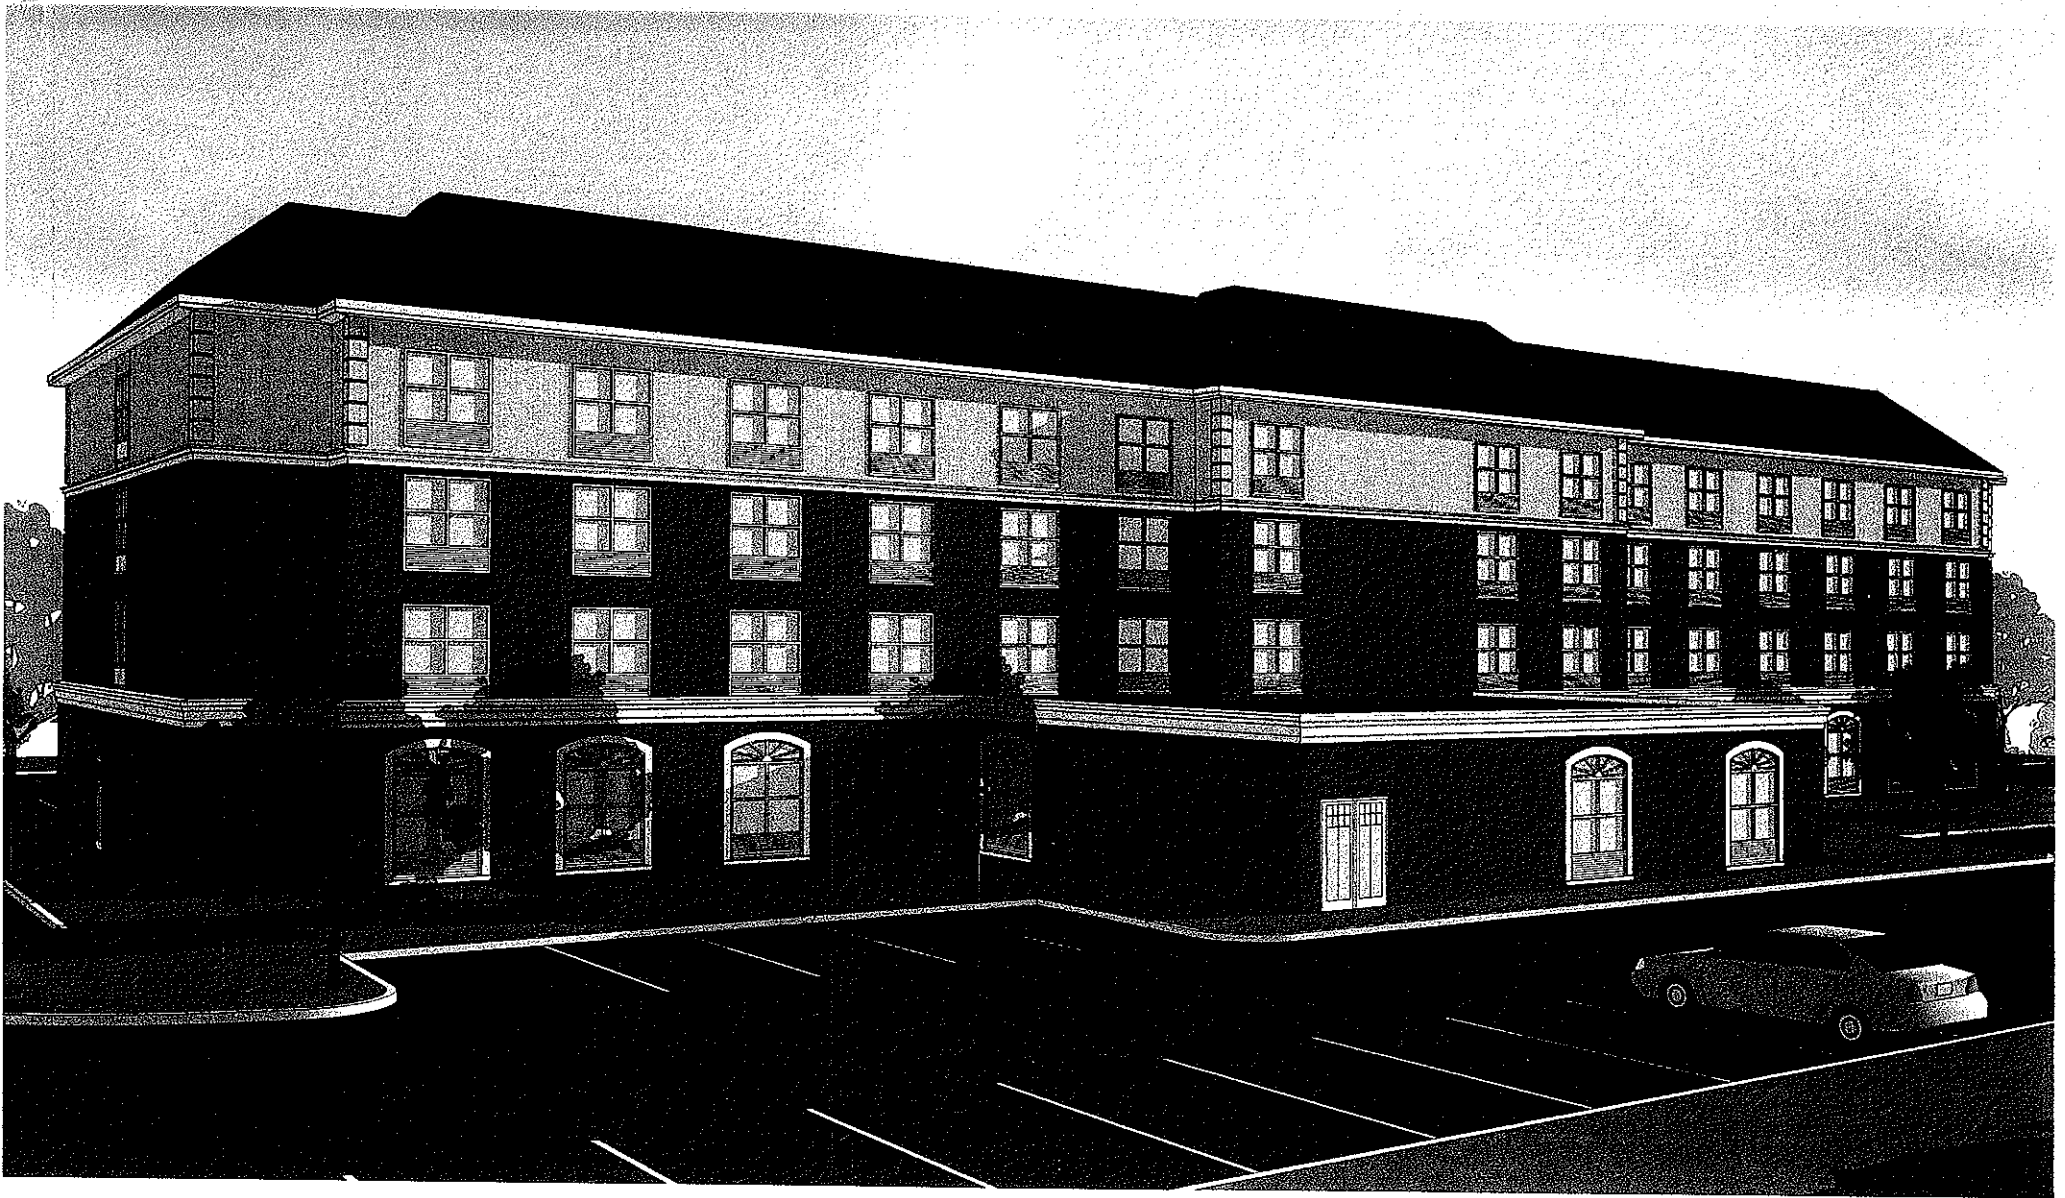

FRONT ELEVATION

**nbj**  
ARCHITECTURE

**nbj** ARCHITECTURE  
A PROFESSIONAL LIMITED COMPANY

11537 B NUCKOLS ROAD  
GROVE PARK SQUARE  
GLEN ALLEN, VA 23069  
☎ (804) 273-9811 fax: (804) 273-9843

Country Inn & Suites  
CHANTILLY, VA

brick color 1

brick color 2

a development by  
**FAIRBROOK HOTELS**

REAR ELEVATION

**nbj** ARCHITECTURE  
A PROFESSIONAL LIMITED LIABILITY COMPANY  
11537 8 NUCKOLS ROAD  
GROVE PARK SQUARE  
GLEN ALLEN, VA 23069  
☎ (804) 273-9811 fax: (804) 273-9843

Country Inn & Suites  
CHANTILLY, VA

brick color 1  
 brick color 2

a development by  
**FAIRBROOK HOTELS**