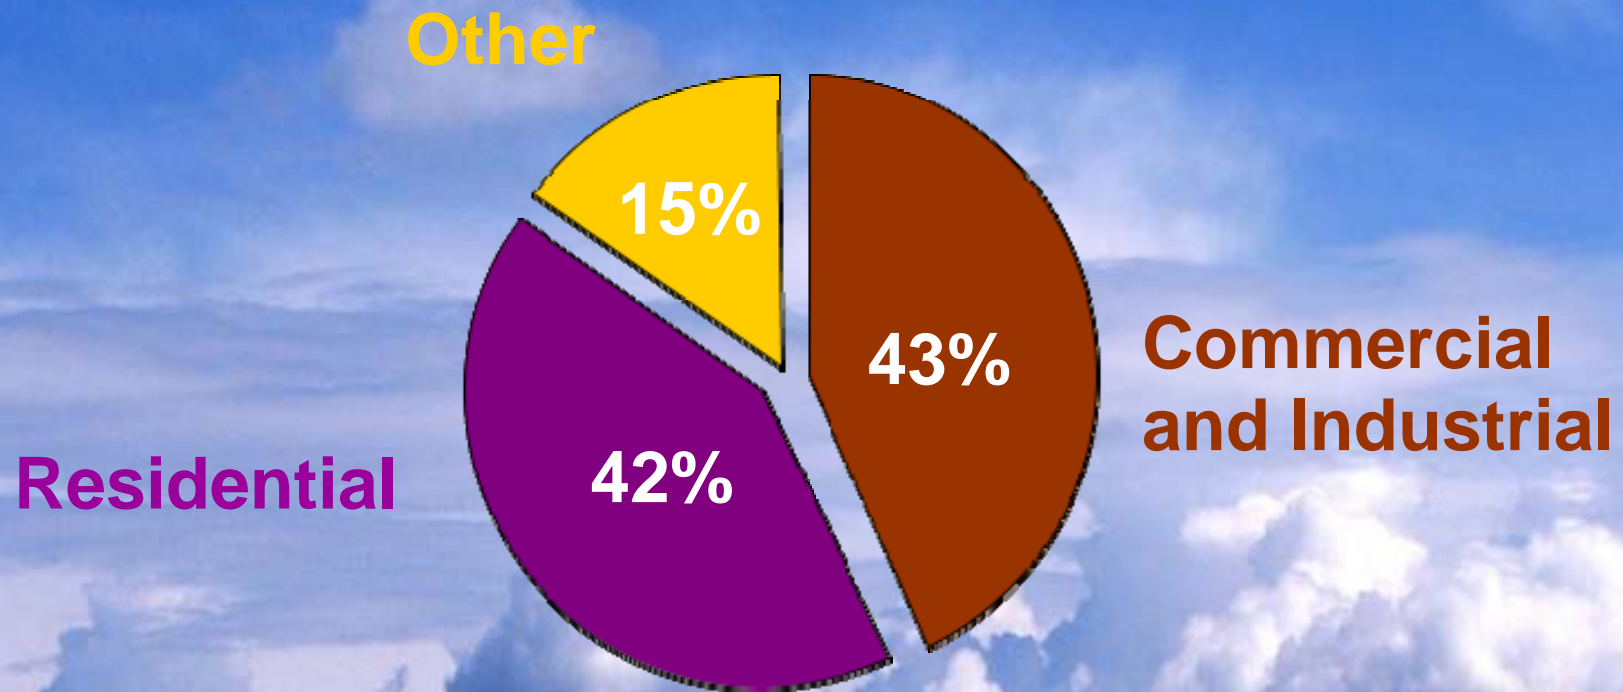

Fairfax County Emissions by Source

(Metropolitan
Washington Council of
Governments 2005 figures)