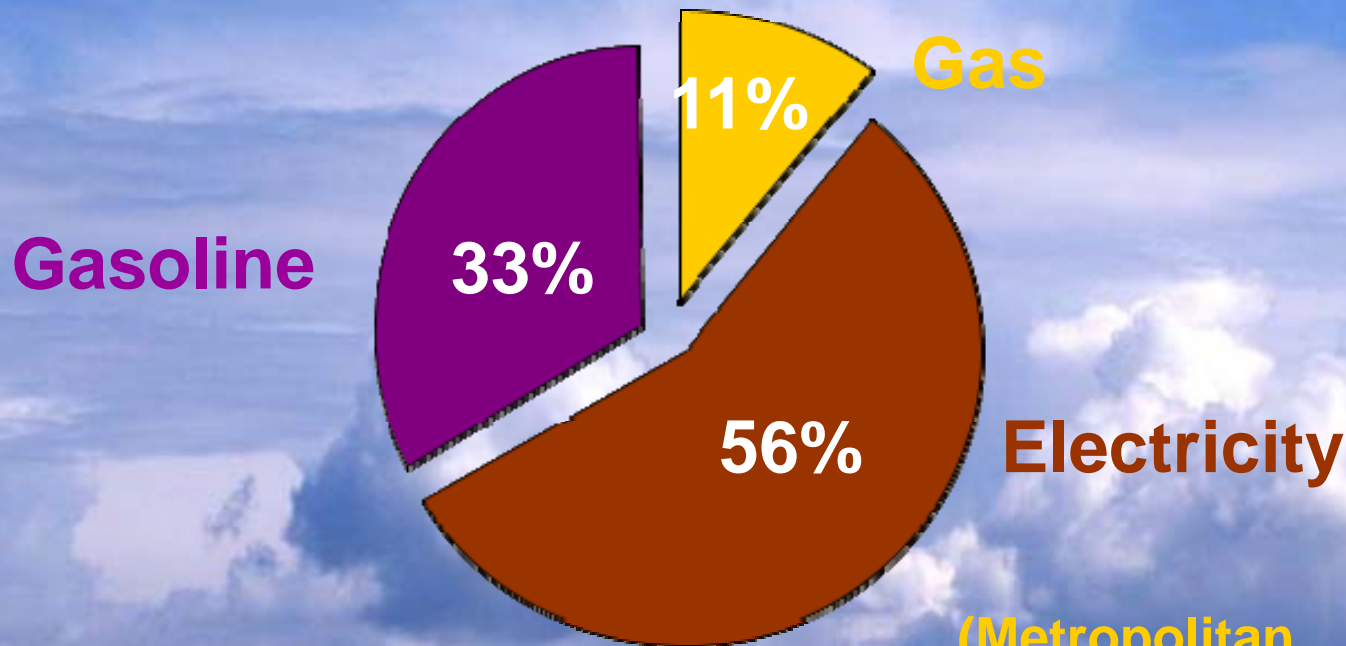

Cool Neighborhoods

**A Voluntary Citizens
Program to Address
Climate Change**

County Carbon Emissions

Most carbon emissions in Virginia come from coal burned to generate electricity

(Metropolitan Washington Council of Governments 2005 figures)