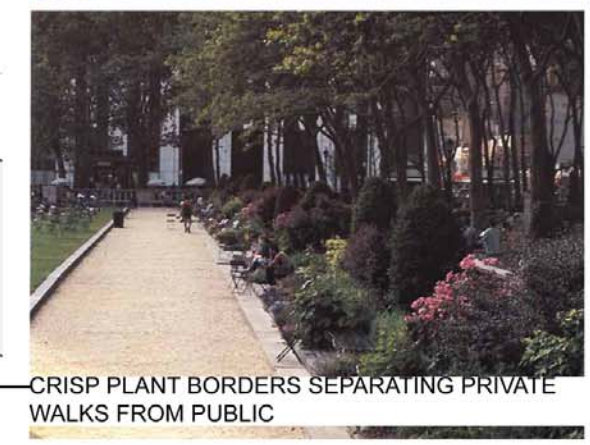

CONTEMPORARY OPTION

TRANSITIONAL OPTION

CONTEMPORARY PERGOLA AND BENCHES BACKED BY PLANTINGS

PATH LIGHTING ACCENTUATES PARK EDGE

ACCENT BANDING BREAKS UP LARGE LAWN PANEL

STONE FOUNTAINS ALSO ACT AS SCULPTURES DURING WINTER

SHADE TREES IN SPECIAL PAVING WITH MOVEABLE FURNITURE BELOW

TENSILE SHADE STRUCTURE FOR PERFORMANCES OR GROUP GATHERINGS

CRISP PLANT BORDERS SEPARATING PRIVATE WALKS FROM PUBLIC

BENCHES WITH WOOD SLATS CREATE WARMTH

MOVEABLE FURNITURE ON LAWN PANEL

SQUIRT FOUNTAIN FLUSH WITH SPECIAL PAVING CAN BE TURNED OFF FOR LARGE EVENTS AND DURING WINTER